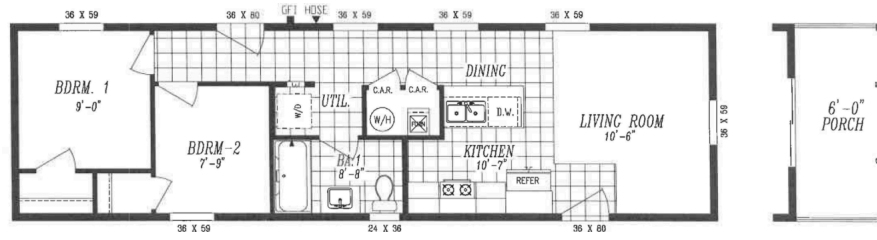

# 1003

14' x 48'

DIMENSIONS

640<sup>sf</sup>

LIVING SPACE

3

BEDROOMS

1

BATHROOMS

OVERVIEW

13'4" Single Wide 3  
Bedroom Home for Sale

Heritage Home Center

(425) 353-5464

or Request Firm Quote

EMAIL US

## 01 FLOOR PLAN

640 SQ FT · 14' x 48'

### COLUMBIA RIVER

1003

13'-4" x 48'-0"  
APPROX 640 SQ. FT.

FRONT SIDEWALL

BACK SIDEWALL

OPT FRONT ENDWALL  
W/ 6' PORCH

FRONT ENDWALL

BACK ENDWALL